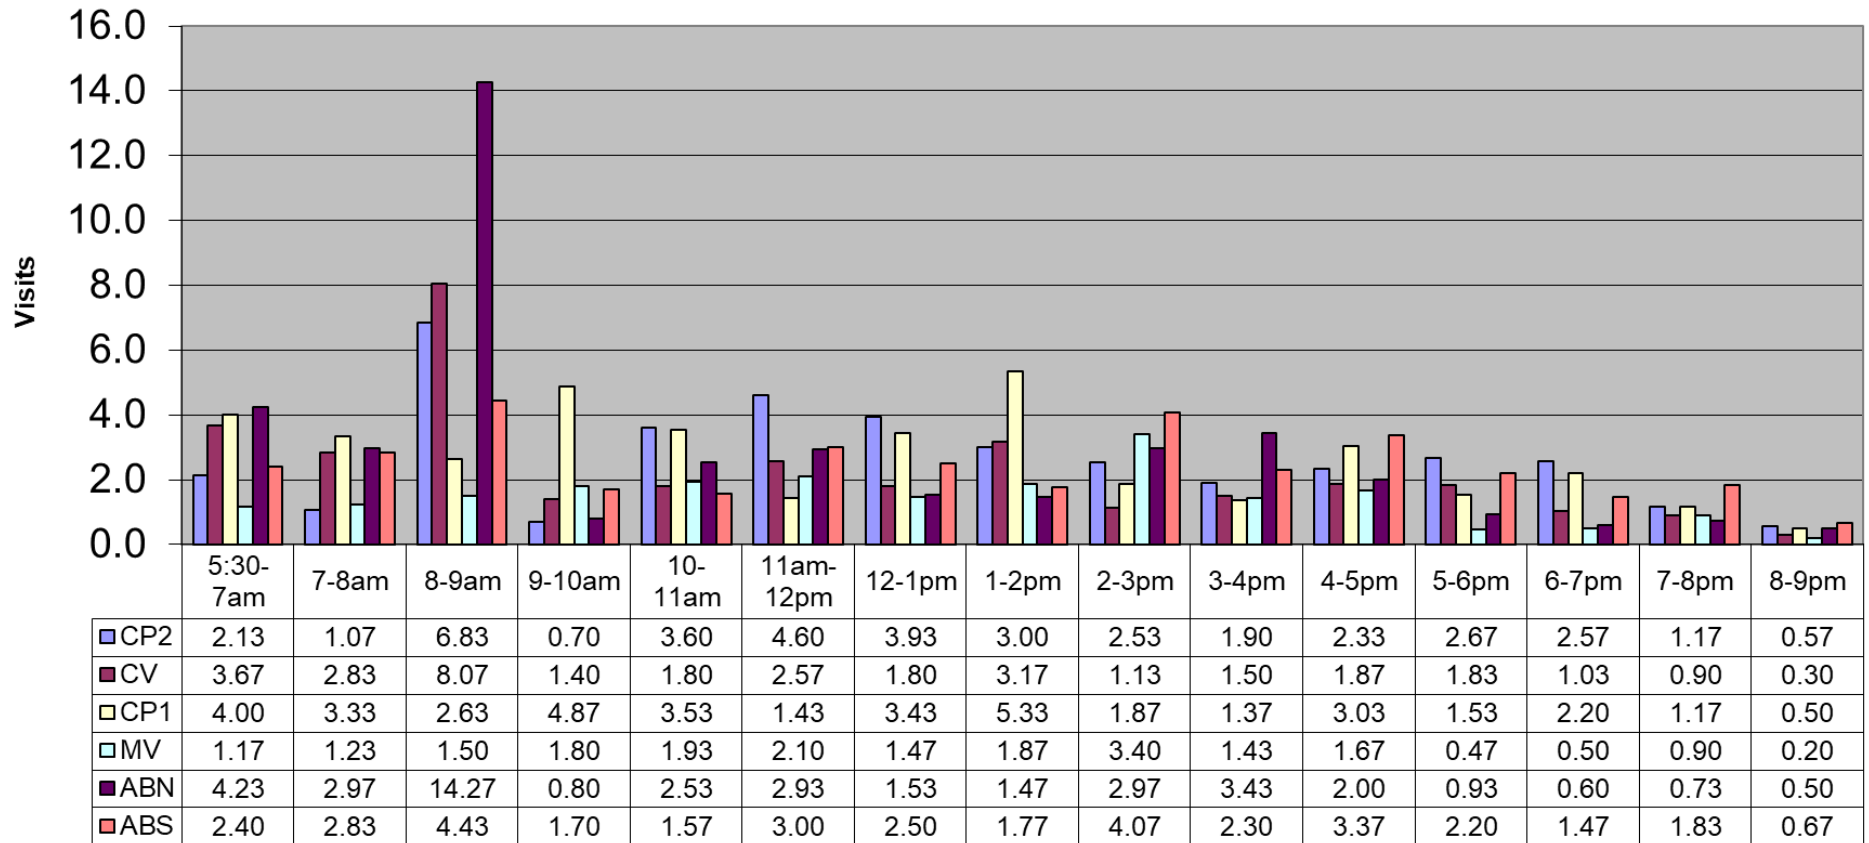

June 2021 - Pool Use by Hour - Major Centers

	LC	CH	DH	EC	CR	SRS	WEST
Total Visits	2855	2247	1872	0	1251	1633	1170
Avg Daily	95	75	62	0	42	54	39
Avg Hourly	6.14	4.83	4.03	0.00	2.69	3.51	2.52

June 2021 - Satellite Centers - Pool Use by Hour

Visits By Hour

	ABN	ABS	CP1	CP2	CV	MV
Total Visits	1257	1083	1207	1188	1016	649
Avg Visits Per Day	41.90	36.10	40.23	39.60	33.87	21.63
Avg Visits Per Hour	2.70	2.33	2.60	2.55	2.18	1.40