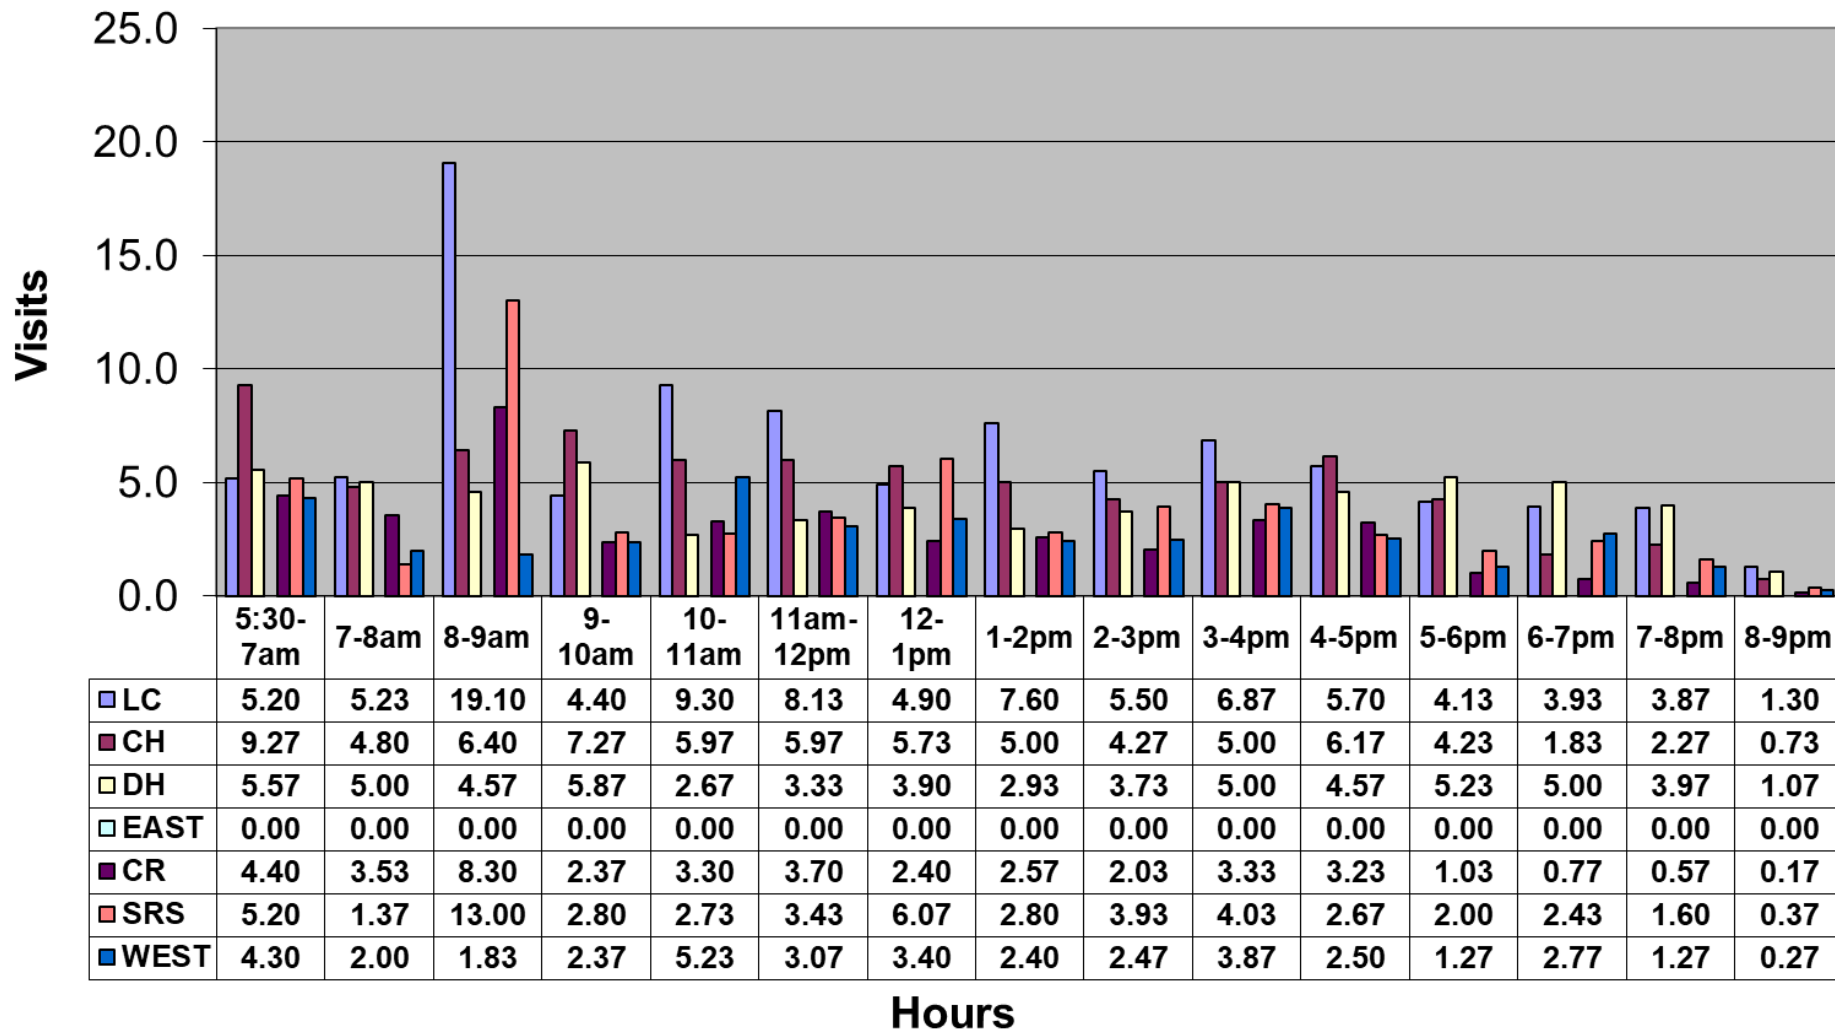

June 2021 - Pool Use by Hour - Major Centers

	LC	CH	DH	EC	CR	SRS	WEST
Total Visits	2855	2247	1872	0	1251	1633	1170
Avg Daily	95	75	62	0	42	54	39
Avg Hourly	6.14	4.83	4.03	0.00	2.69	3.51	2.52

June 2021 - Satellite Centers - Pool Use by Hour

Visits By Hour

	ABN	ABS	CP1	CP2	CV	MV
Total Visits	1257	1083	1207	1188	1016	649
Avg Visits Per Day	41.90	36.10	40.23	39.60	33.87	21.63
Avg Visits Per Hour	2.70	2.33	2.60	2.55	2.18	1.40